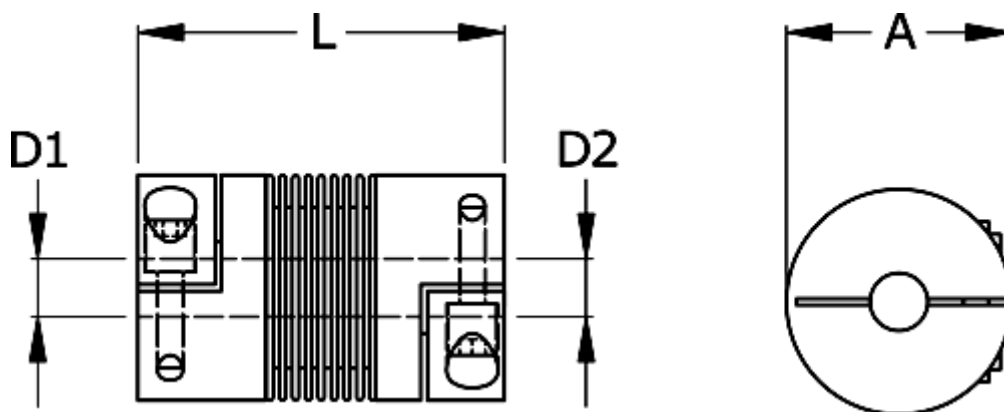

Data Sheet

Article number: 3330400600792225

Description: Bellow coupling type 4 size60
Length 79 mm, bore 22/25 mm

Measures

A	= 66
D1	= 22
D2	= 25
L	= 79
Nom. torque NM (Tkn)	= 60